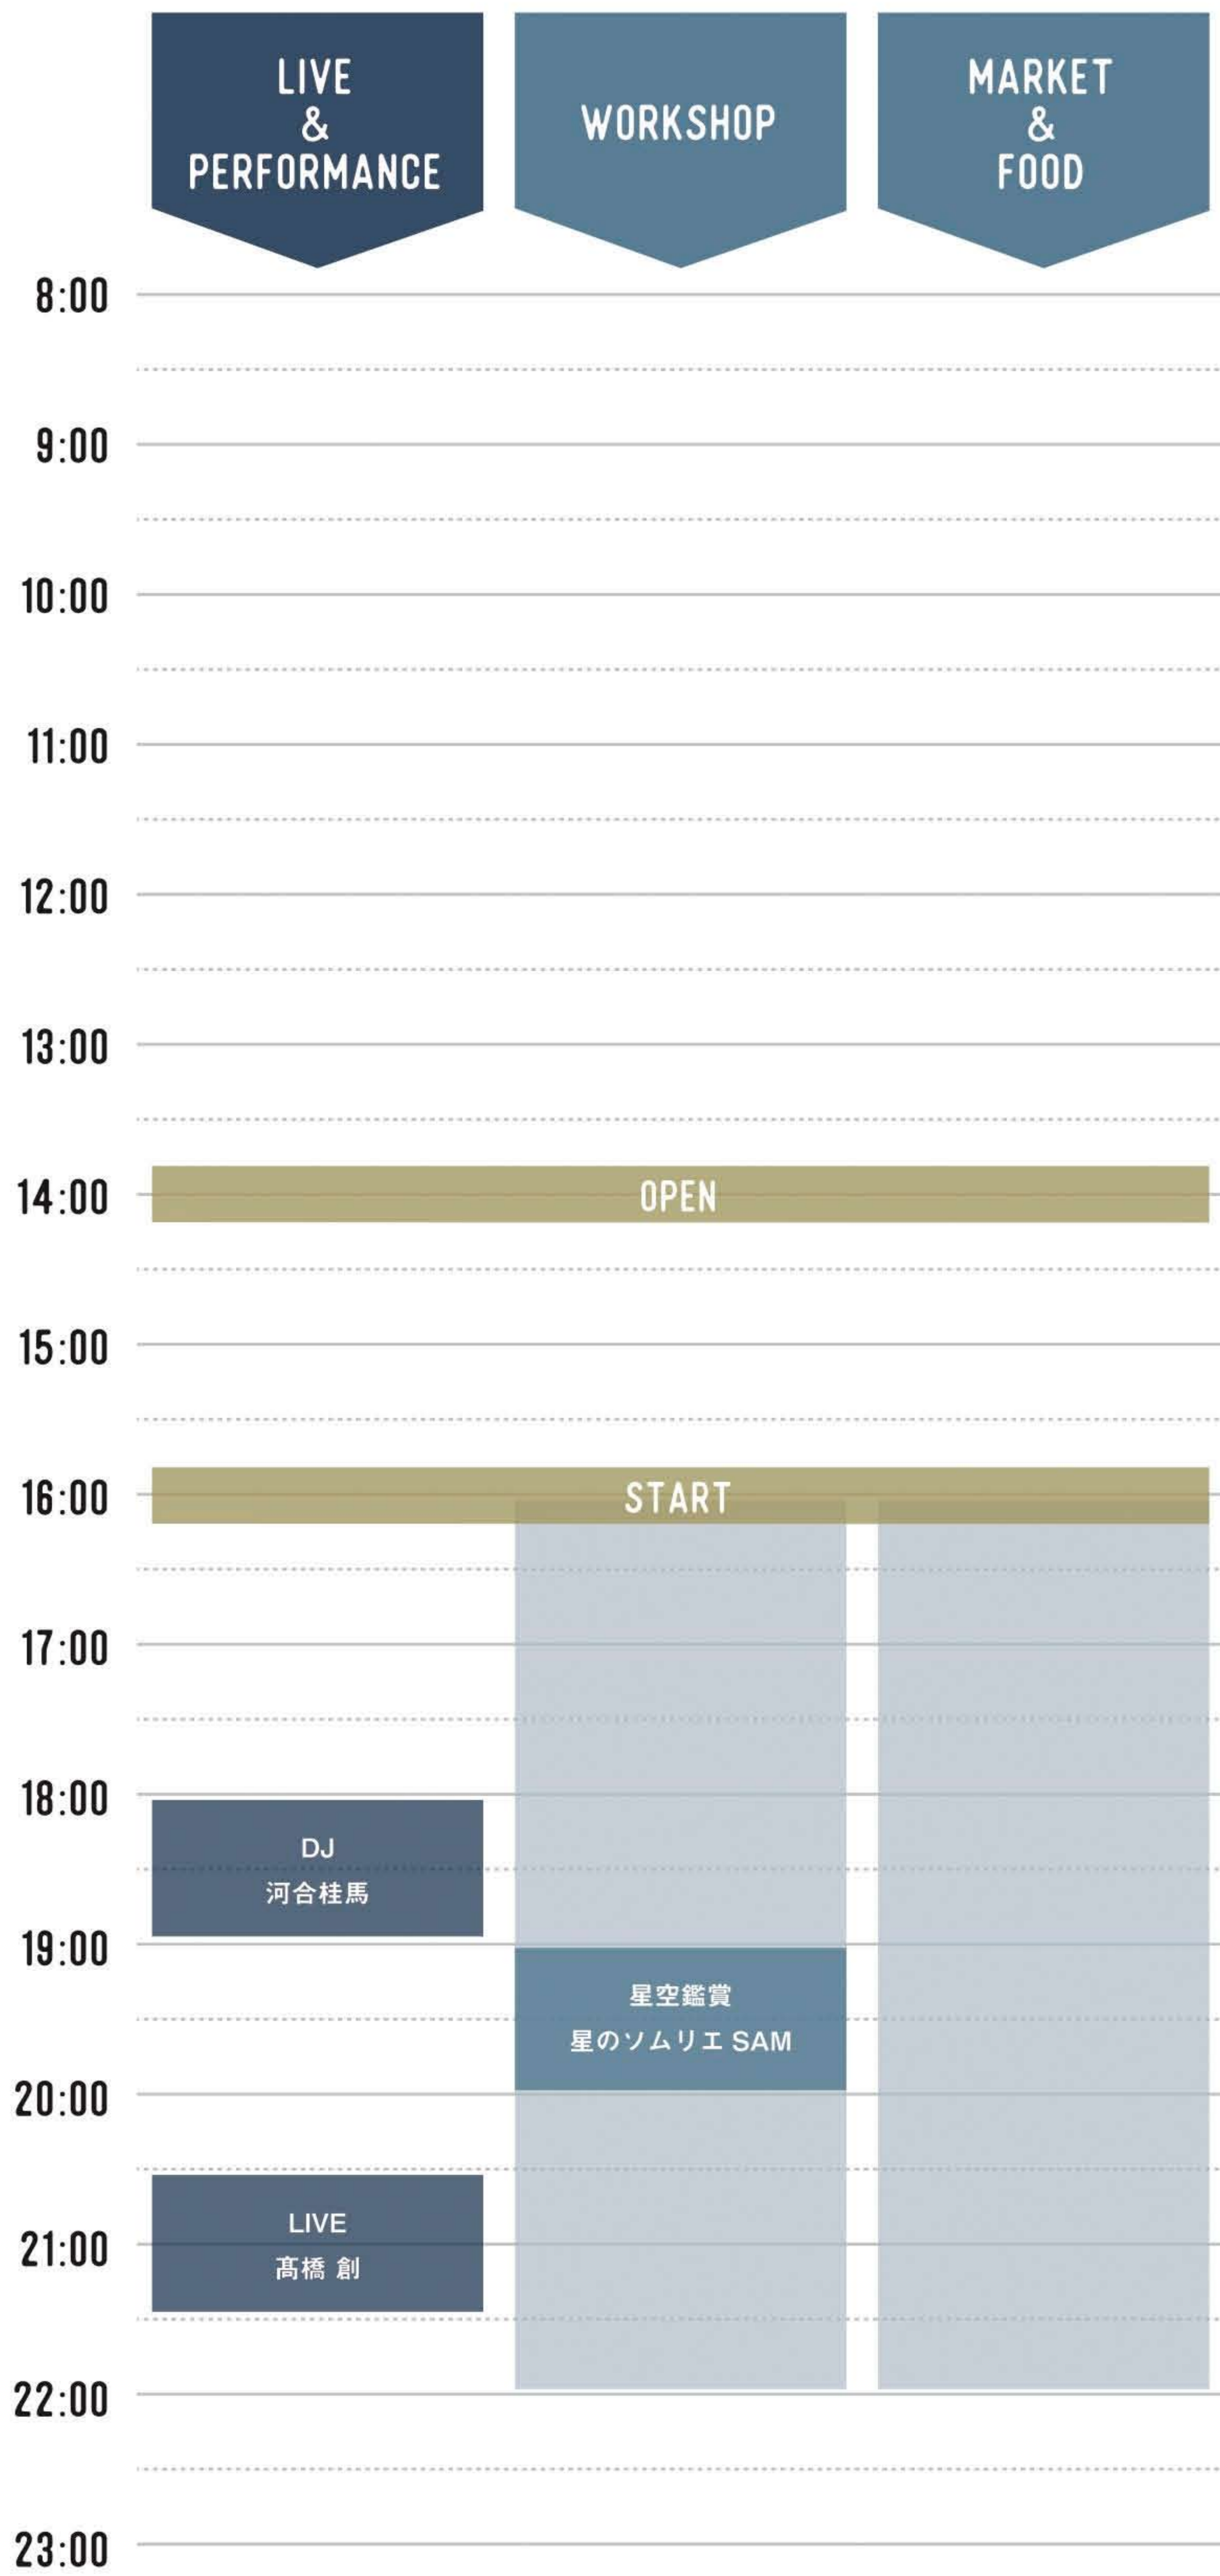

2019 10.25 FRI OPEN 14:00 | START 16:00

2019 10.26 SAT OPEN 10:00 | START 10:00

2019 10.27 SUN START 8:00 | CLOSE 12:00